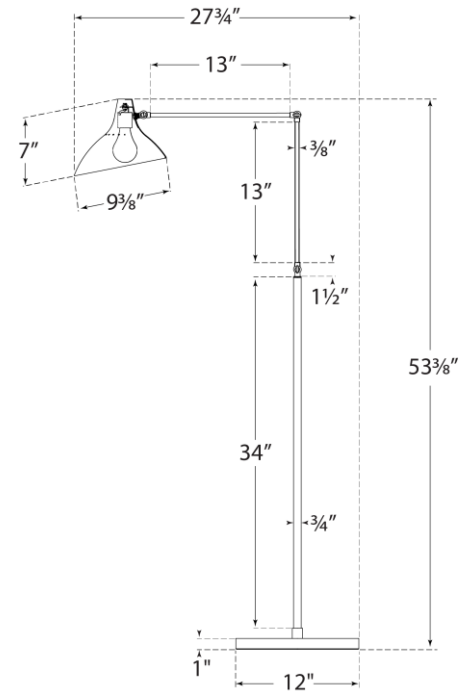

TEAR SHEET

Charlton Floor Lamp

Item # ARN 1006BLK

Designer: AERIN

Height: 51" - 63"

Width: 12"

Extension: 42"

Base: 12" Round

Finishes: BLK, WHT

Socket: E26 Keyless w/ Floor Switch

Wattage: 60 A19

Weight: 18 Pounds

ARN1006