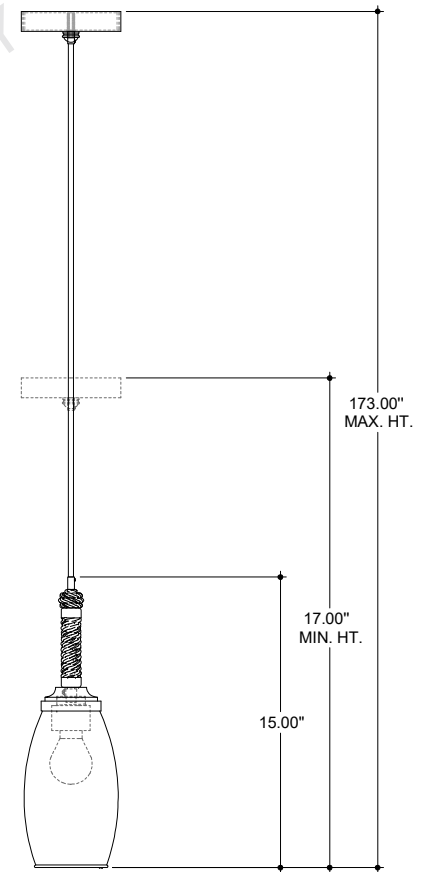

TOP VIEW

CANOPY DETAIL

FRONT VIEW

SIDE VIEW

9000-0651

ALL WORK © 2020 CURREY & COMPANY