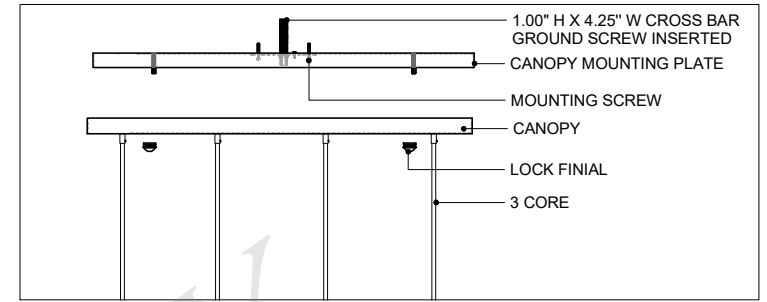

TOP VIEW

CANOPY DETAIL

FRONT VIEW

SIDE VIEW

9000-0651

ALL WORK © 2020 CURREY & COMPANY