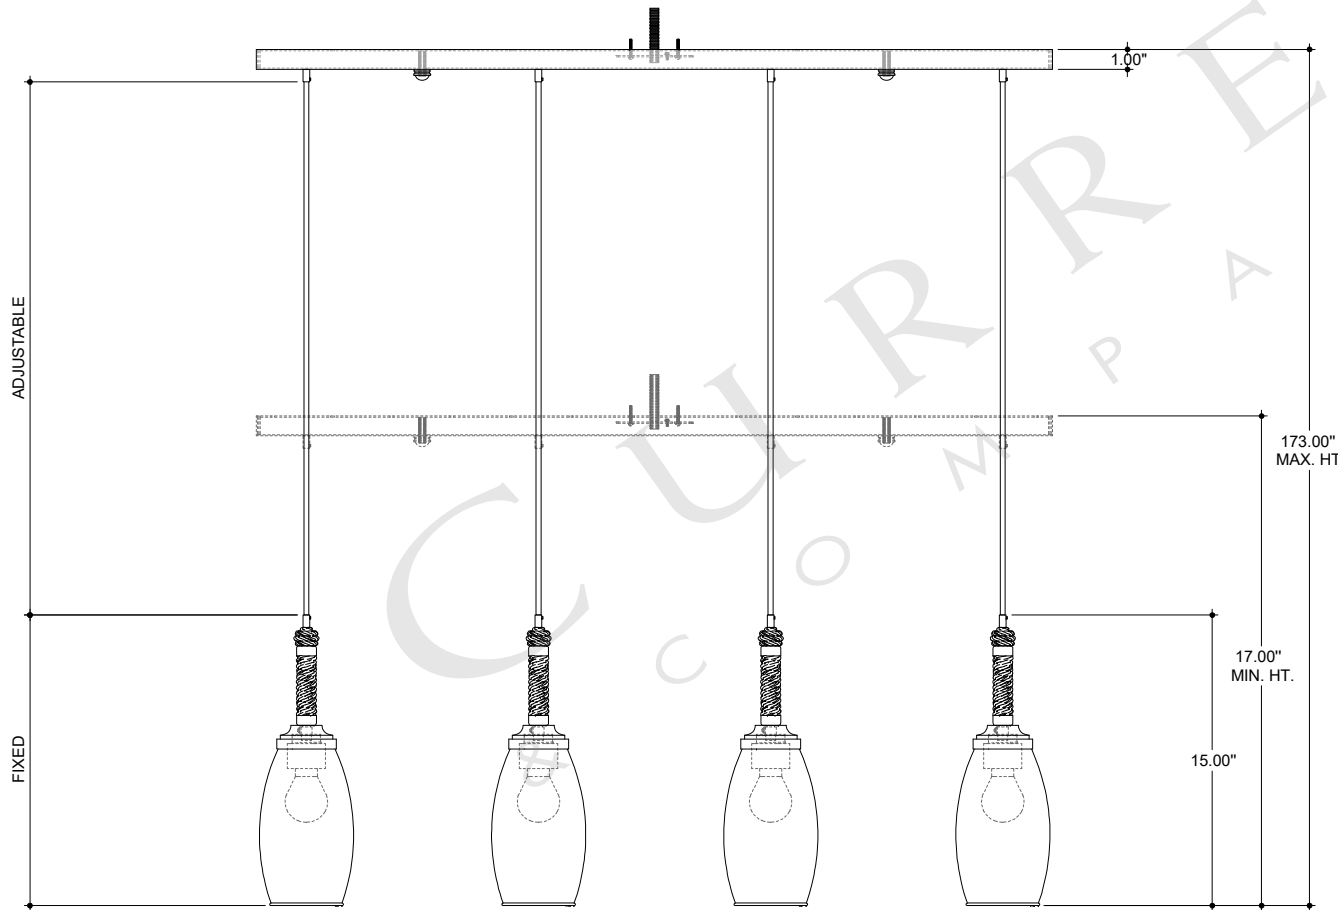

TOP VIEW

CANOPY DETAIL

FRONT VIEW

SIDE VIEW

9000-0651

ALL WORK © 2020 CURREY & COMPANY