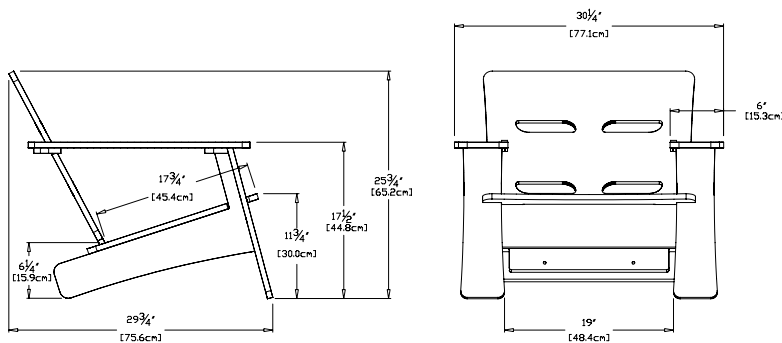

charcoal: LG-CC-CG

black: LG-CC-BL

cloud: LG-CC-CW

leaf: LG-CC-LG

apple red: LG-C C-AR

driftwood: LG-CC-DW

navy blue: LG-CC-NB

collection: lounge
material: 100% recycled HDPE
dimensions: width: 30.25" (77.1cm)
 depth: 29.75" (75.6cm)
 height: 25.75" (65.2cm)
weight: 41 lbs (18.6kg)

328
reclaimed
milk jugs

shipping dimensions: 28" x 4" x 24"
shipping weight: 43 lbs (19.5kg)

flat pack shipped
some assembly required

sky: LG-CC-SB

sunset: LG-CC-OR