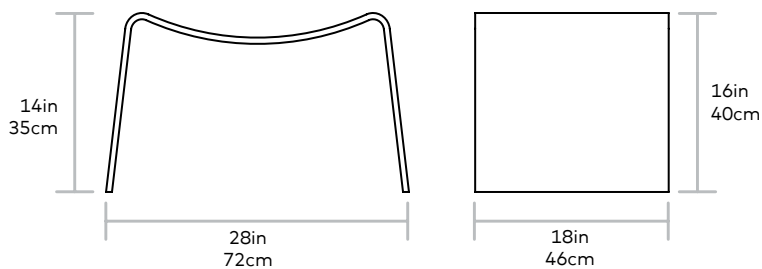

Wave Stool

Gus*

Seat Height 13.5in | 34cm
Seat Dept 16in | 40cm

MATERIAL > Bent Ply | Walnut

The Wave Stool's smooth, flowing lines are an ode to the waters of Canada's countless lakes and rivers. The cut edge reveals layers of exposed-ply, and the stool's wide curve allows for a generous and accommodating seating area. Small-scaled and extremely versatile, the Wave Stool is perfect in living rooms, bedrooms or front hallways.