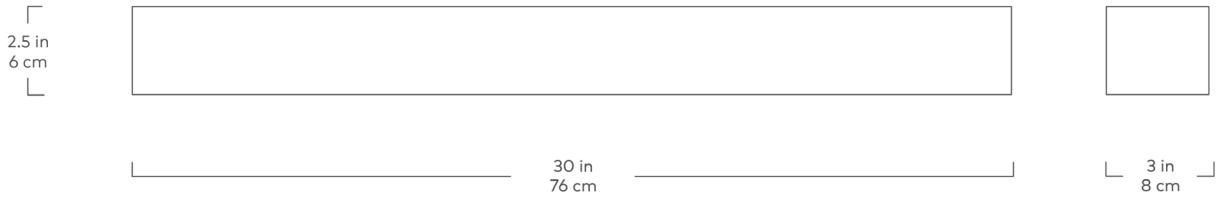

Vessel Planter

- Made from 16-gauge stainless steel.
- Pewter and brass finish are vacuum-plated onto steel.
- Brushed finish is durable and easy to maintain.
- Felt pads on bottom to protect tabletop surfaces.
- Suitable for use indoors or outdoors.