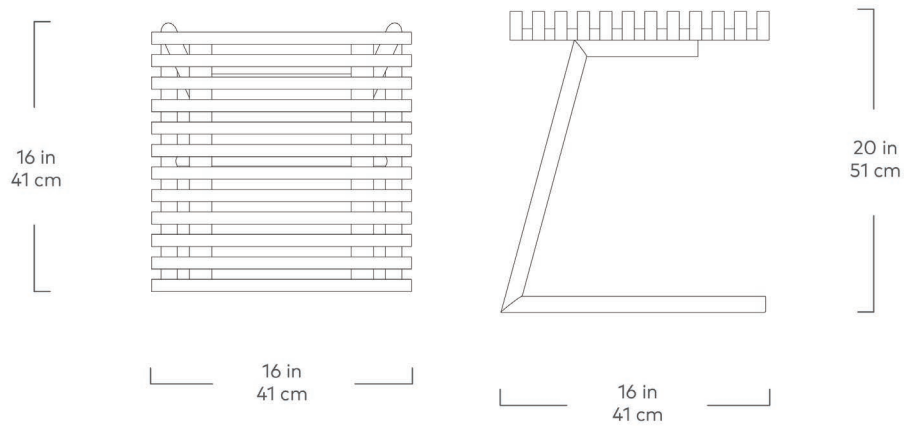

Transit End Table

Black
Ash

Natural
Ash

The versatile Transit End Table blends seamlessly into any residential or corporate space. The surface, which creates a pleasing, elemental pattern, is constructed with solid wood pieces that are joined precisely in parallel to create a design that is both sturdy and lightweight. The legs are splayed slightly for stability and are made with powder-coated steel. Available in natural or black ash finish, nest it with other pieces from our Transit Series to create a playful arrangement, or let it make a modern statement all on its own. All wood is 100% FSC®-Certified in support of responsible forest management.

Gus*

Transit End Table

- Solid Ash slats are 100% FSC®-Certified in support of responsible forest management (FSC® 092551).
- Angled, cantilevered design allows it to nest into sofas and sectionals.
- Powder-coated, tubular steel legs.
- Non-marking leveler feet.
- Water-based, clear coat finish.
- Nests with Transit Bench and Transit Coffee Table.
- Wood is a natural material, with variations in grain pattern and colour that make each design unique.