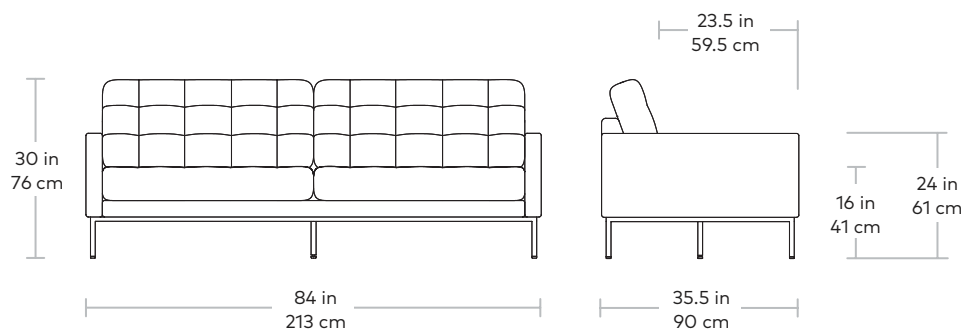

Towne Sofa

UPHOLSTERY > Fabric or Leather (*Leather not available in Canada*)
LEGS > Black Powder Coated Steel

Mid-century style meets this-century ease. The Towne Sofa features a slender profile, elevated metal base and blind tufted cushions that bring a touch of refinement to contemporary residential or commercial spaces – without sacrificing comfort. Whether you're curled up with a novel or gathered for game night, the Towne sofa makes daily rituals extra special. The frame is constructed with kiln-dried 100% FSC®-Certified hardwood in support of responsible forest management. Also available as a Lounge and Bi-Sectional.