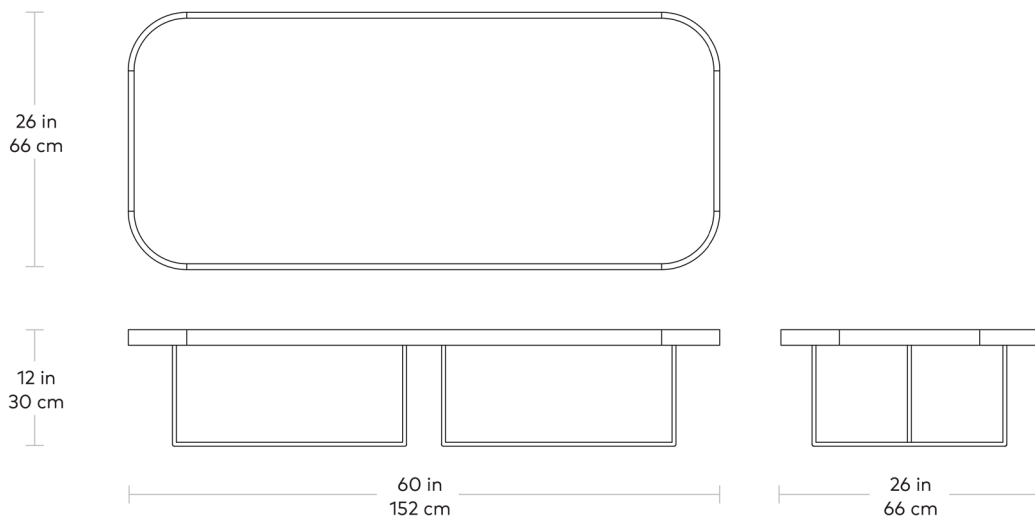

Porter Rectangular Coffee Table

Gus*

MATERIAL > Solid Walnut or Ash

BASE > Solid Metal Rod Base

The Rectangular Porter Coffee Table offers an expansive, low-profile surface with refined, modern elements. It features a veneered wood top and a raised, solid wood edge detail with rounded corners. The eye-catching base features an architectural arrangement of two, powder-coated metal triangles. Part of the Porter Series, it is designed to nest with the Porter End Table.