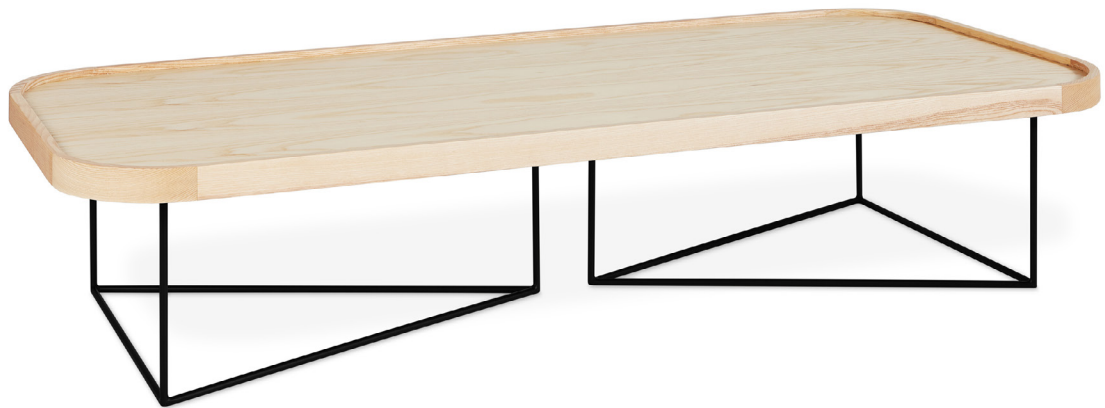

Porter Rectangular Coffee Table

Gus*

MATERIAL > Solid Walnut or Ash

BASE > Solid Metal Rod Base

The Rectangular Porter Coffee Table offers an expansive, low-profile surface with refined, modern elements. It features a veneered wood top and a raised, solid wood edge detail with rounded corners. The eye-catching base features an architectural arrangement of two, powder-coated metal triangles. Part of the Porter Series, it is designed to nest with the Porter End Table.