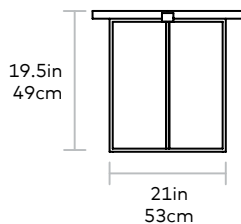

## Porter End Table

Gus\*

**MATERIAL** > Solid Walnut or Ash

**BASE** > Solid Metal Rod Base

The Porter End Table is a functional, organic accent piece which features a solid walnut routed top, which sits atop a sleek triangular metal frame. A leather pull detail adds a touch of bespoke flair. The Porter is the perfect accent piece for a living room, bedroom or nursery.