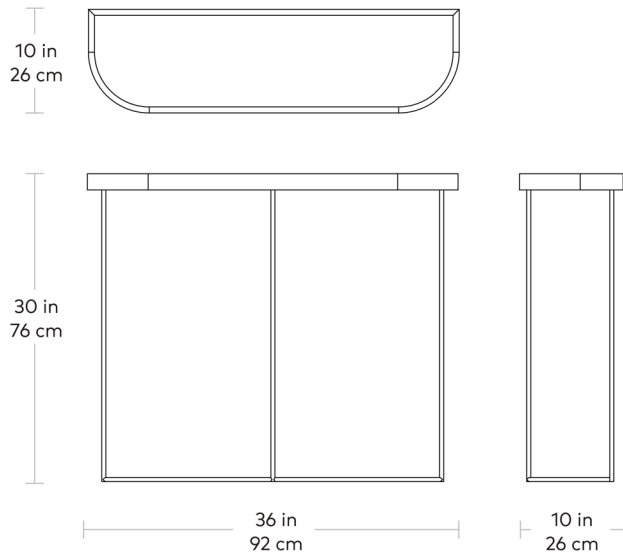

# Porter Console Table

Gus\*

**MATERIAL** > Solid Walnut or Ash

**BASE** > Solid Metal Rod Base

The Porter Console Table is a minimalist, geometric accent piece well suited for modern spaces. It features a veneered wood top and a raised, solid wood edge detail with rounded corners. The eye-catching base features an architectural powder-coated metal triangle. The table's slender, compact form is perfect for entryways and other smaller spaces where every square foot counts.