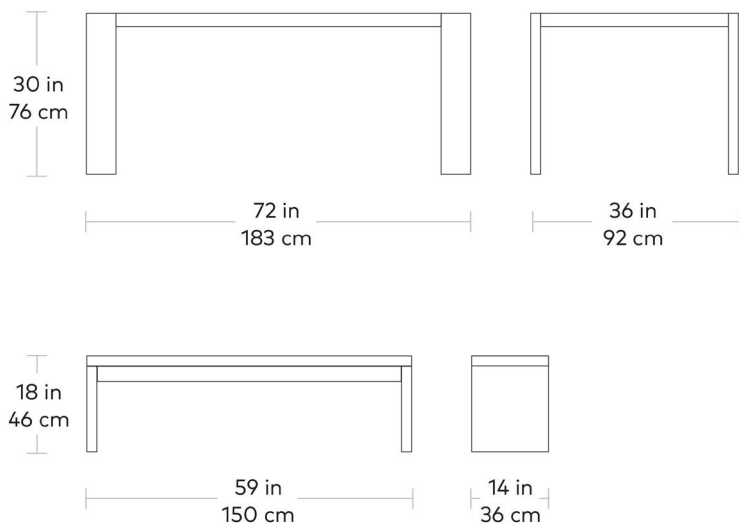

Plank Table & Bench

FINISH > Walnut or White Wash Ash

The Plank is a modern interpretation of the traditional harvest table, with warm, walnut grain wood finish, and legs that showcase solid wood endgrain flush with the table top. Matching, nested bench sold separately.