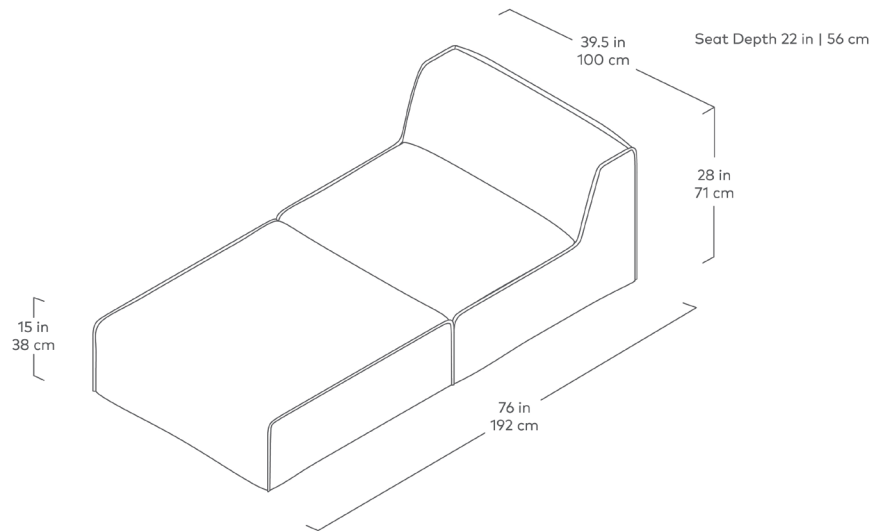

Nexus 2PC Chaise

- Seat and inside back of each component is upholstered in a quilted fabric, while the side panels are plain.
- Chunky, piped-edge details add to the relaxed feel.
- Cushions contain an eco-friendly, synthetic-down fill made from 626 recycled plastic water bottles.
- Wood block feet are FSC®-Certified Ash in a black stain.
- Plastic bumpers on all feet to prevent floor damage.
- Each component includes concealed connectors to securely join them to each other while in sectional or sofa configuration.
- 9 gauge No-Sag, injection-molded sinuous spring clip system.
- All joints have been stress tested.
- Manufactured to meet California TB117-213 fire safety standards without the use of flame retardant additives in the upholstery foam.
- Kiln-dried 100% FSC®-Certified hardwood frame (FSC® 092551).

Gus*