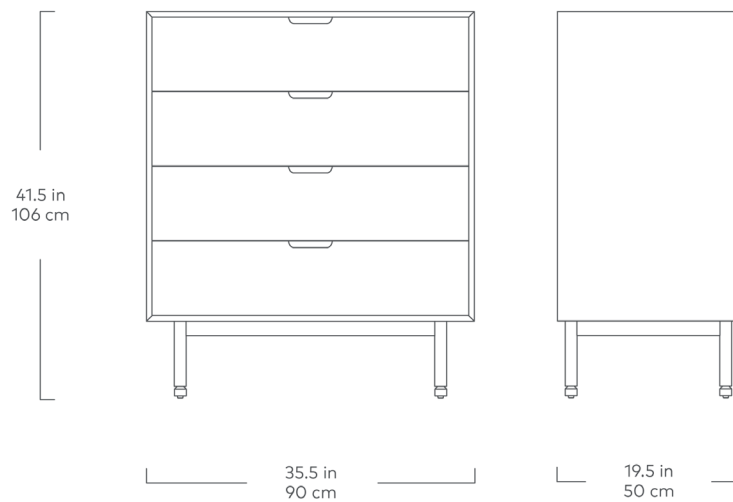

# Munro 4 Drawer Dresser

Walnut

White  
Oak

We envisioned our new Munro Collection for those who like to keep things simple. Considered proportions along with bespoke details like soft-close drawers and recessed pulls lend to designs that shine – day or night. The Munro 4-Drawer Dresser features plenty of storage space to keep your garments neatly tucked away, creating an organized, uncluttered bedroom retreat. Choose from Walnut or Oak, each with a Zero-VOC, hand-rubbed matte finish, thoughtfully chosen to highlight the unique, organic beauty of the wood grain. Solid wood edge details and solid steel legs mean that these designs are built to last – a good thing because Munro’s classic, minimalist ethos will never go out of style.

# Munro 4 Drawer Dresser

- It is normal for solid wood to expand and shrink as a result of variations in environmental humidity. A consistent humidity level of approximately 50% is recommended to prevent cracks and surface splits.
- Main structure is constructed with engineered wood core for strength and stability, surface faced with thick, real wood Oak or Walnut Veneer.
- Soft close drawers feature recessed finger pulls and solid wood detailing on top edge.
- Each piece is finished in Rubio® Monocoat - a durable, matte, oil-based protector designed to highlight the beauty of natural wood.
- Wood finish is certified 0% VOC and is an all-natural, environmentally friendly product.
- Surface can be revitalized as desired. Visit Rubio® Monocoat website for more information.
- Power-coated black steel legs.
- Non-marking leveler feet can be adjusted for stability on uneven floor surfaces.
- Assembles easily with provided hardware. Anti-tipping hardware provided.
- Wood is a natural material, with variations in grain pattern and colour that make each design unique.
- CARB (California Air Resources Board) Phase II compliant.