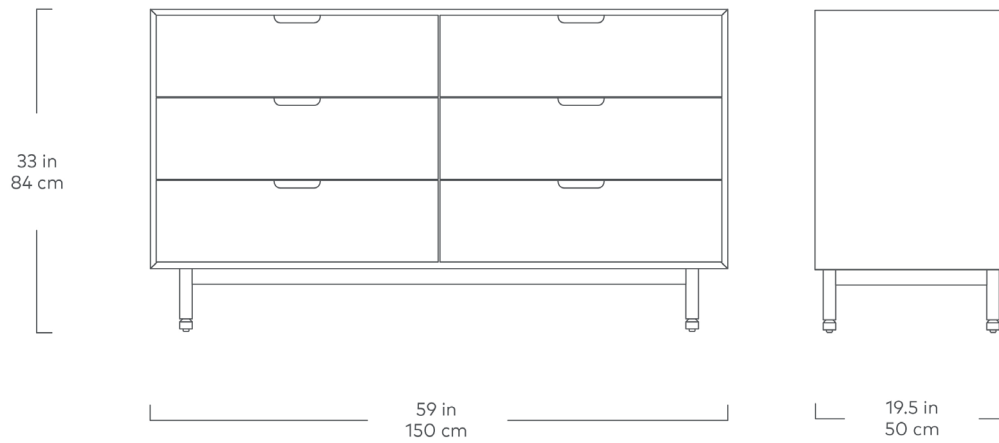

# Munro 6 Drawer Dresser

Walnut

White  
Oak

We envisioned our new Munro Collection for those who like to keep things simple. Considered proportions along with bespoke details like soft-close drawers and recessed pulls lend to designs that shine – day or night. The Munro 6-Drawer Dresser features plenty of storage space to keep your garments or clutter neatly tucked away in your bedroom, living room or dining room. Choose from Walnut or Oak, each with a Zero-VOC, hand-rubbed matte finish, thoughtfully chosen to highlight the unique, organic beauty of the wood grain. Solid wood edge details and solid steel legs mean that these designs are built to last – a good thing because Munro’s classic, minimalist ethos will never go out of style.

# Munro 6 Drawer Dresser

- It is normal for solid wood to expand and shrink as a result of variations in environmental humidity. A consistent humidity level of approximately 50% is recommended to prevent cracks and surface splits.
- Main structure is constructed with engineered wood core for strength and stability, surface faced with thick, real wood Oak or Walnut Veneer.
- Soft close drawers feature recessed finger pulls and solid wood detailing on top edge.
- Each piece is finished in Rubio® Monocoat - a durable, matte, oil-based protector designed to highlight the beauty of natural wood.
- Wood finish is certified 0% VOC and is an all-natural, environmentally friendly product.
- Surface can be revitalized as desired. Visit Rubio® Monocoat website for more information.
- Power-coated black steel legs.
- Non-marking leveler feet can be adjusted for stability on uneven floor surfaces.
- Assembles easily with provided hardware. Anti-tipping hardware provided.
- Wood is a natural material, with variations in grain pattern and colour that make each design unique.
- CARB (California Air Resources Board) Phase II compliant.