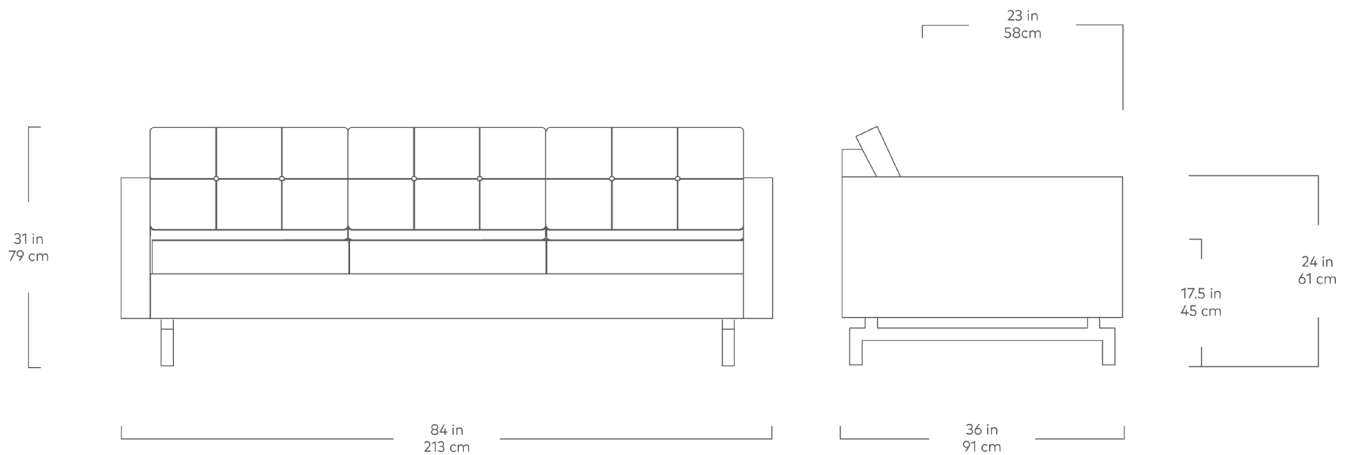

Jane 2 Sofa

- Add the Jane 2 Lounge to the Jane 2 Sofa to create the Jane 2 LOFT Bi-Sectional.
- Seat and back cushions are button tufted and have piped edge detailing.
- Reversible seat and back cushions are crafted with high resilience polyurethane foam covered in a Dacron wrap.
- Inset solid Ash wood base with walnut or natural finish features non-marking feet.
- Inner frame is 100% kiln-dried FSC®-Certified hardwood, (FSC® 092551).
- All joints have been stress tested.
- 9-gauge No-Sag, sinuous spring suspension system.
- Manufactured to meet California TB117-2013 fire safety standards without the use of flame retardant additives in the upholstery foam.
- All fabric is California TB117-2013 certified and double rub tested.

Gus*