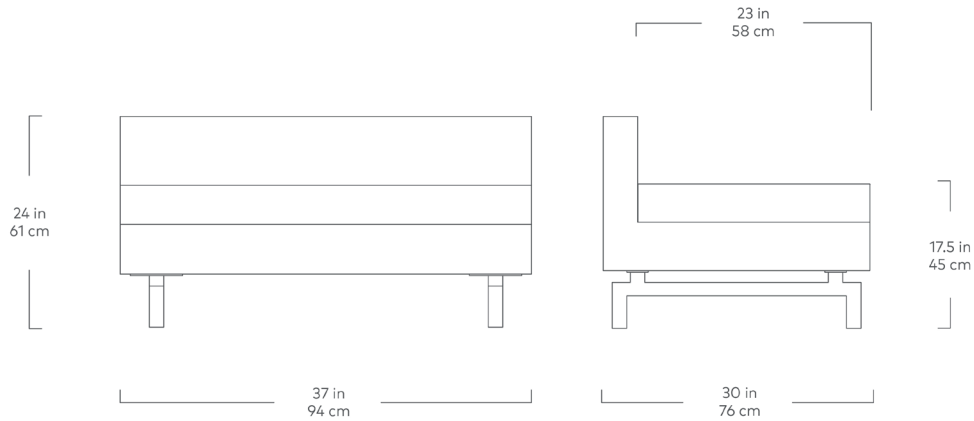

Jane 2 Lounge

- Add the Jane 2 to the Jane 2 Sofa to create the Jane 2 LOFT Bi-Sectional.
- Seat and back cushions are button tufted and have piped edge detailing.
- Reversible seat and back cushions are crafted with high resilience polyurethane foam covered in a Dacron wrap.
- Inset solid Ash wood base with walnut or natural finish features non-marking feet.
- Inner frame is 100% kiln-dried FSC®-Certified hardwood, (FSC® 092551).
- All joints have been stress tested.
- 9-gauge No-Sag, sinuous spring suspension system.
- Manufactured to meet California TB117-2013 fire safety standards without the use of flame retardant additives in the upholstery foam.
- All fabric is California TB117-2013 certified and double rub tested.

Gus*