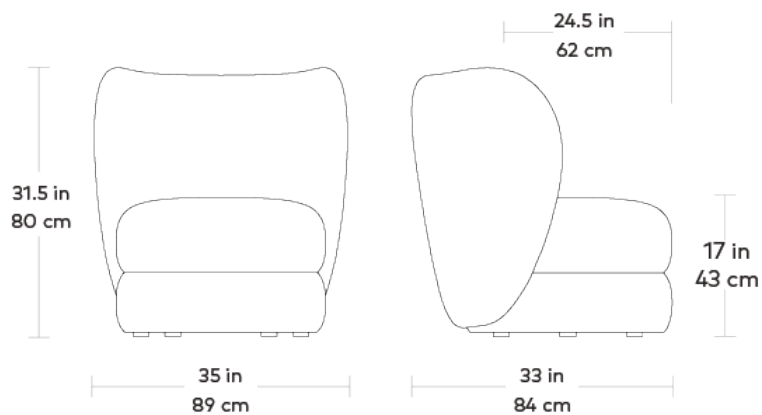

Forme Chair **NEW**

Gus*

UPHOLSTERY > Fabric

Whether you're seeking a cozy place to unwind or wanting to add some understated glamour to your living room, the Forme Chair checks each box with style. Designed in a nubby bouclé fabric, this elegant design brings both textural warmth and an of-the-moment aesthetic to your decor. A high back and sculptural round seat emphasize the cocoon-like shape for a unique perch that will become a charming focal point in any room. Arrange as a standalone accent chair or add another to create a striking pair.