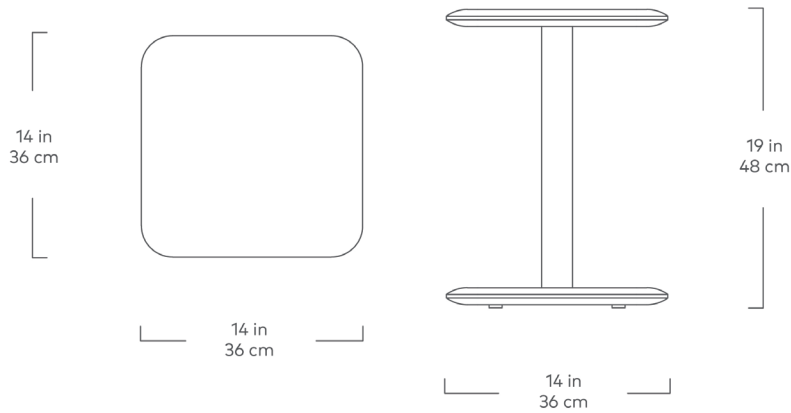

Finley End Table

- Not recommended for seating purposes.
- Able to nest into low sitting sofas and sectionals to offer a handy table surface.
- Natural grain of wood is highlighted by a wire brush texture treatment (Black Ash only).
- Table is solid 100% FSC®-Certified Ash in support of responsible forest management (FSC® 092551).
- Water-based, clear coat finish.
- Felt pads underneath base to protect hardwood floors.
- Wood is a natural material, with variations in grain pattern and colour that make each design unique.