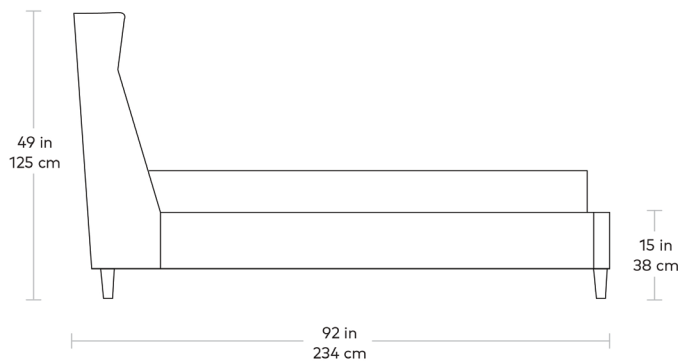

# Carmichael Bed

Gus\*

**UPHOLSTERY** > Fabric  
**LEGS** > Solid Wood Walnut Finish

The Carmichael Bed fuses traditional and contemporary sensibilities, bringing clean, modern lines to a classic style. The design features a fully upholstered headboard, footboard and side rails, with elegant, tapered solid wood legs. The bed includes a sturdy mattress suspension system which eliminates the need for a box spring. Wood components used in the frame and legs are FSC-Certified, in support of responsible forest management.