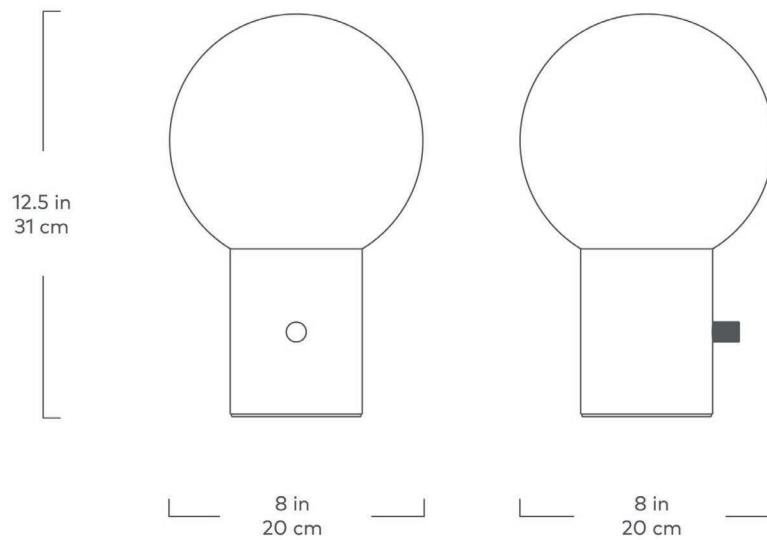

Callisto Table Lamp

Mono

Compact, yet eye-catching, the Callisto Table Lamp illuminates with a simple, modern approach. Playing with a balance of form and proportion, a large sculptural globe perches on a sleek marble resin base to create a contemporary take on lighting design. Translucent glass masks the glare of an exposed bulb while harnessing the elevated sensibilities of this striking accent piece. Infuse your space with personality with the touch of its dimmable switch.

Gus*

Callisto Table Lamp

- Translucent glass globe shade securely screws into base.
- Base is crafted from a high-quality resin and showcases a Carrara marble pattern.
- Solid metal, dimmer knob with a cross knurl pattern allows for smooth, precise control of lamp brightness.
- Twisted, black fabric electrical cord.
- UL Listed
- Recommended lightbulb is a dimmable 60W bulb or LED equivalent.