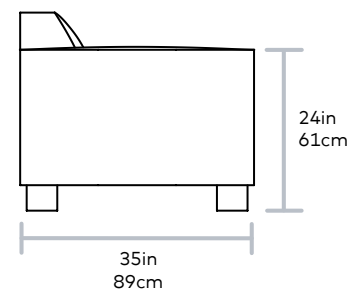

# Cabot Sofa

Gus\*

Seat Height 18in | 46cm  
Seat Depth 24in | 61cm

**UPHOLSTERY** > Leather

**LEGS** > Solid Wood Block Feet

The Cabot Sofa features a tight seat and back, with architectural, wood block feet and simple French seams, offering a comfortable, modern take on a traditional, masculine design. Available in three vintage leathers chosen for their unique grain characteristics that will age beautifully and develop a rich, natural patina over time. Also available as a chair. Our leather hides are carefully selected for their raw, natural surface characteristics which make each piece unique.