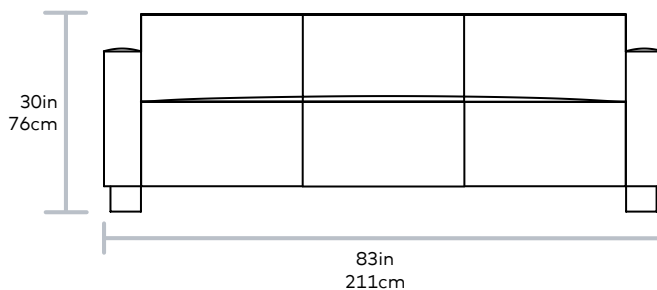

# Cabot Sofa

Gus\*

Seat Height 18in | 46cm  
Seat Depth 24in | 61cm

**UPHOLSTERY** > Leather

**LEGS** > Solid Wood Block Feet

The Cabot Sofa features a tight seat and back, with architectural, wood block feet and simple French seams, offering a comfortable, modern take on a traditional, masculine design. Available in three vintage leathers chosen for their unique grain characteristics that will age beautifully and develop a rich, natural patina over time. Also available as a chair. Our leather hides are carefully selected for their raw, natural surface characteristics which make each piece unique.