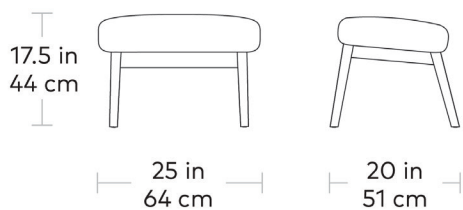

Baltic Ottoman

UPHOLSTERY > Fabric or Leather (*Leather not available in Canada*)
LEGS > Solid Wood Finish

Meet the natural companion to our Baltic Lounge Chair. Compact and gently sloped, the Baltic Ottoman provides the ideal angle for your legs, ensuring comfort during marathon reading or napping sessions.