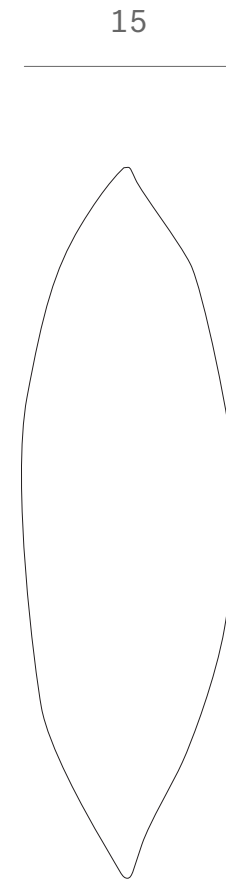

*Ethnicraft*

21035 - Urban cushion - Dimensions (cm)

*Ethnicraft*

21035 - Urban cushion - Dimensions (inches)

15.7

23.6

5.9