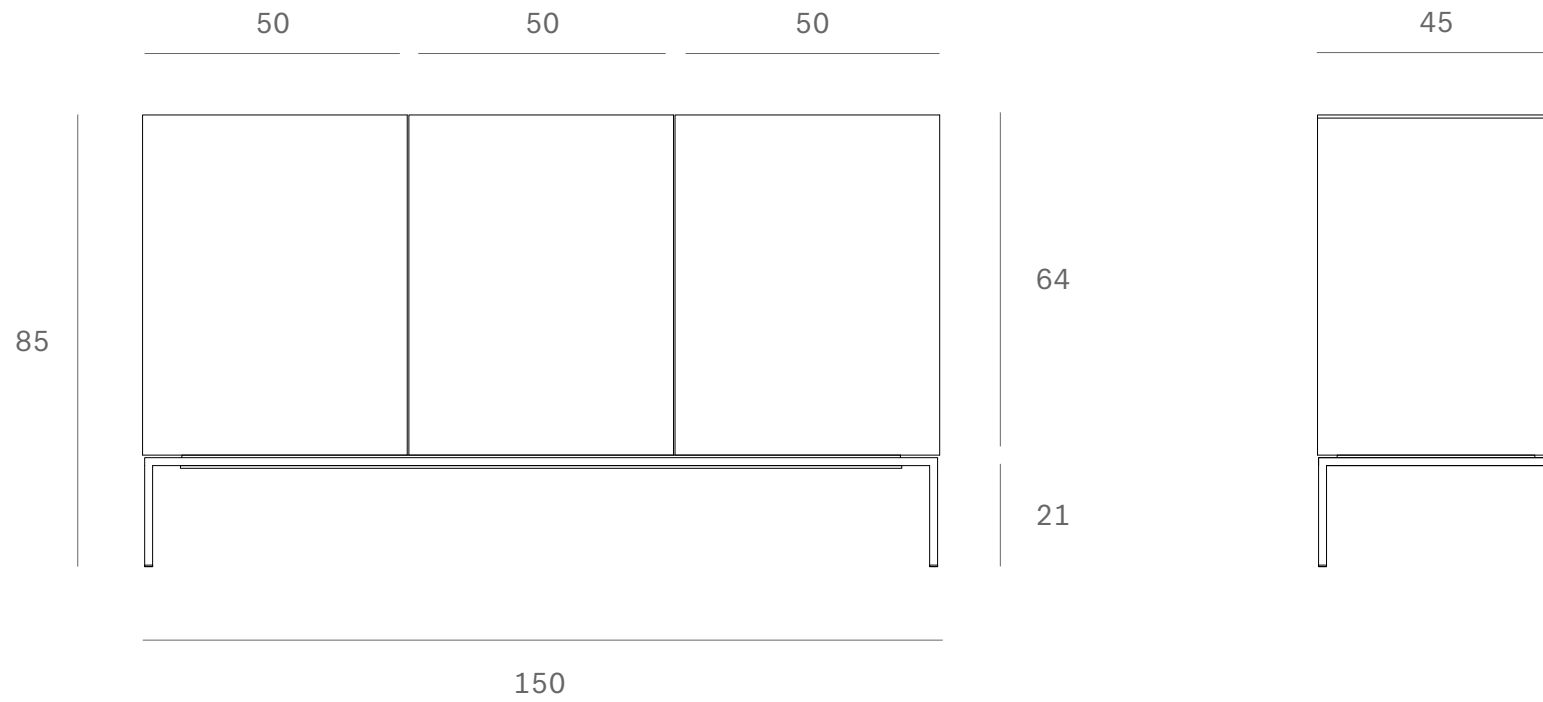

*Ethnicraft*

12188 - Teak Tabwa sideboard - Dimensions (cm)

*Ethnicraft*

12188 - Teak Tabwa sideboard - Dimensions (inches)