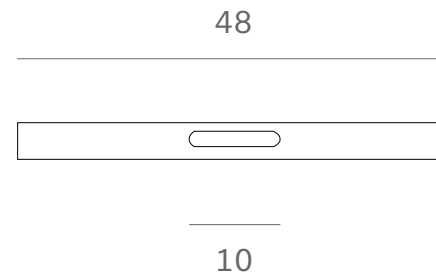

*Ethnicraft*

20911 - Slate Organic glass tray - Dimensions (cm)

*Ethnicraft*

20911 - Slate Organic glass tray - Dimensions (inches)