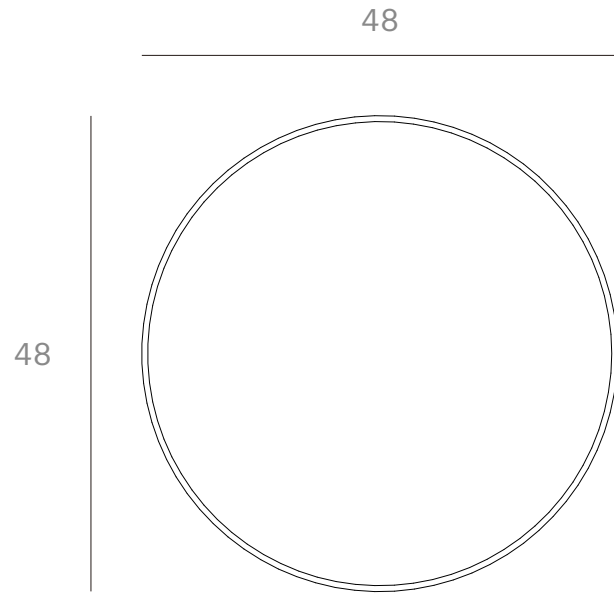

*Ethnicraft*

20459 - Sand Wabi Sabi glass tray - Dimensions (cm)

*Ethnicraft*

20459 - Sand Wabi Sabi glass tray - Dimensions (inches)