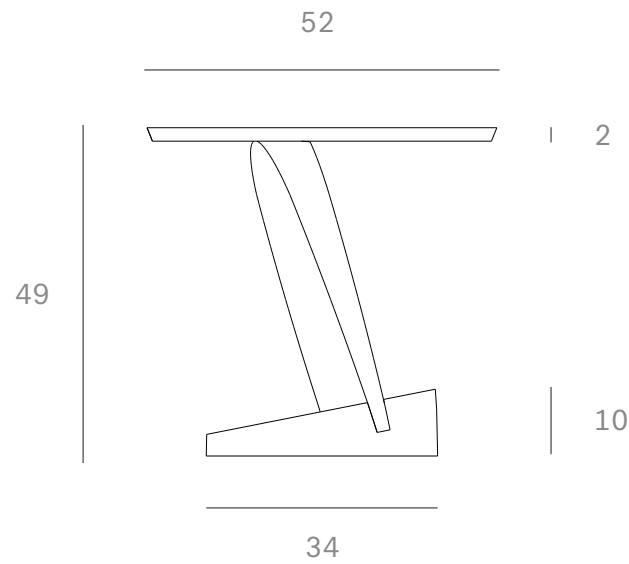

10185 - Teak Oblic side table - Dimensions (cm)

10185 - Teak Oblic side table - Dimensions (inches)