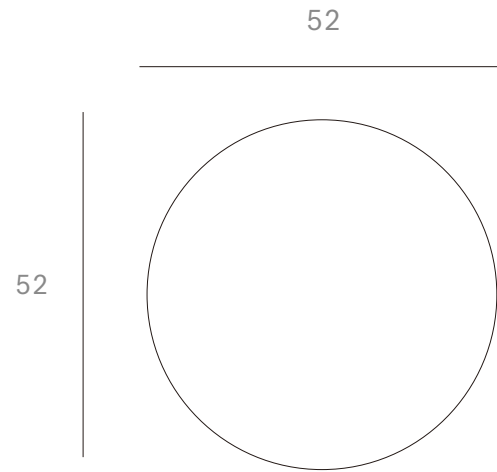

10185 - Teak Oblic side table - Dimensions (cm)

10185 - Teak Oblic side table - Dimensions (inches)