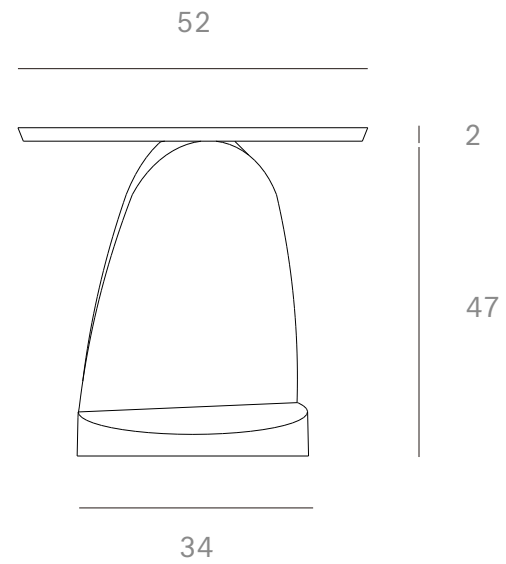

10185 - Teak Oblic side table - Dimensions (cm)

10185 - Teak Oblic side table - Dimensions (inches)