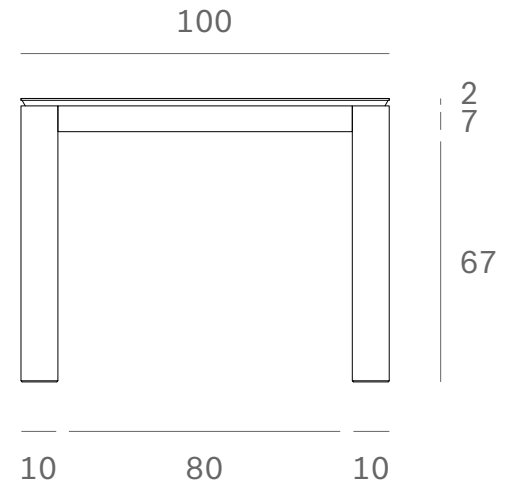

*Ethnicraft*

50574 - Oak Slice dining table - Dimensions (cm)

*Ethnicraft*

50574 - Oak Slice dining table - Dimensions (inches)