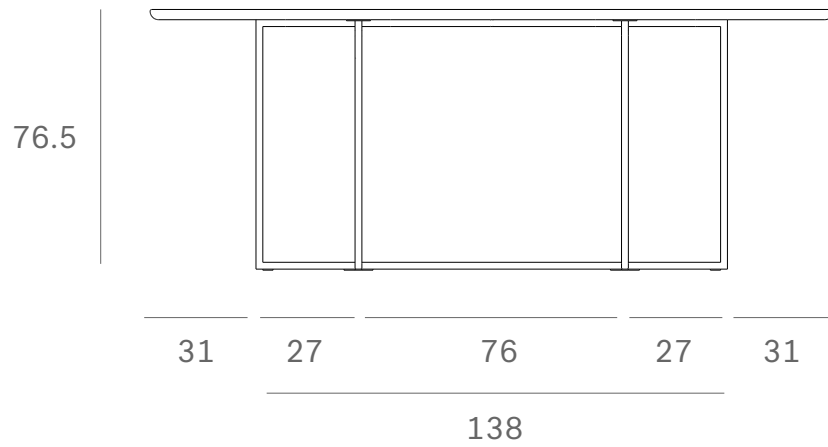

*Ethnicraft*

50032 - Oak Arc dining table - Dimensions (cm)

*Ethnicraft*

50032 - Oak Arc dining table - Dimensions (inches)