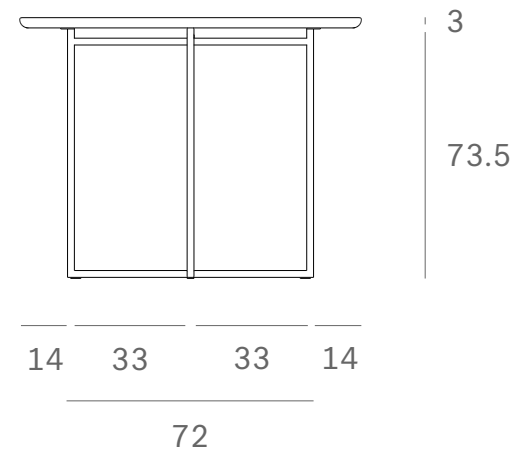

*Ethnicraft*

50032 - Oak Arc dining table - Dimensions (cm)

*Ethnicraft*

50032 - Oak Arc dining table - Dimensions (inches)