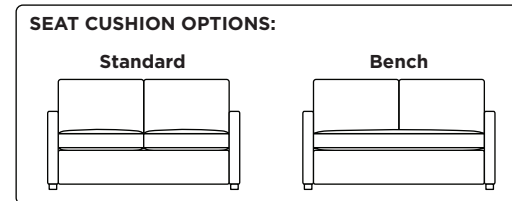

Leg height is 2"

Please use actual leather, fabric, Crypton®, Sunbrella® and Ultrasuede® swatches when specifying furniture as the colors shown may vary due to the printing process.

Note: Seat depth includes cushion overhang which may be up to 1"

* Picture shows left arm seated. Please specify left or right arm seated when ordering.

All orders are in seated position.

† Dotted lines for Queen Plus sizes indicates the number of seats.

All dimensions are approximate and subject to change.