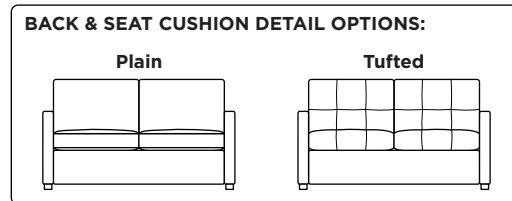

Mattress Options:

- HiPerform with Crypton™ ticking
- Cooling Gel
- Tempur-Pedic®

Options:

- High-density, high-resiliency foam seat cushions encased in down and down back cushions available
- Bench seat cushion
- Tufted back and seat cushion decorative detail
- Wood legs available in Acorn, Espresso or Walnut finish
- Ottomans available with casters

Leg height is 2"

Please use actual leather, fabric, Crypton®, Sunbrella® and Ultrasuede® swatches when specifying furniture as the colors shown may vary due to the printing process.

Note: Seat depth includes cushion overhang which may be up to 1"

* Picture shows left arm seated. Please specify left or right arm seated when ordering.

All orders are in seated position.

† Dotted lines for Queen Plus sizes indicates the number of seats.

All dimensions are approximate and subject to change.