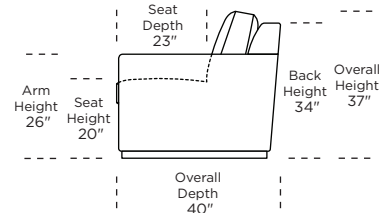

Leg height is 2"

Please use actual leather, fabric, Crypton®, Sunbrella® and Ultrasuede® swatches when specifying furniture as the colors shown may vary due to the printing process.

Note: Seat depth includes cushion overhang which may be up to 1"

* Picture shows left arm seated. Please specify left or right arm seated when ordering.

All orders are in seated position.

† Dotted lines for Queen Plus sizes indicates the number of seats.

All dimensions are approximate and subject to change.