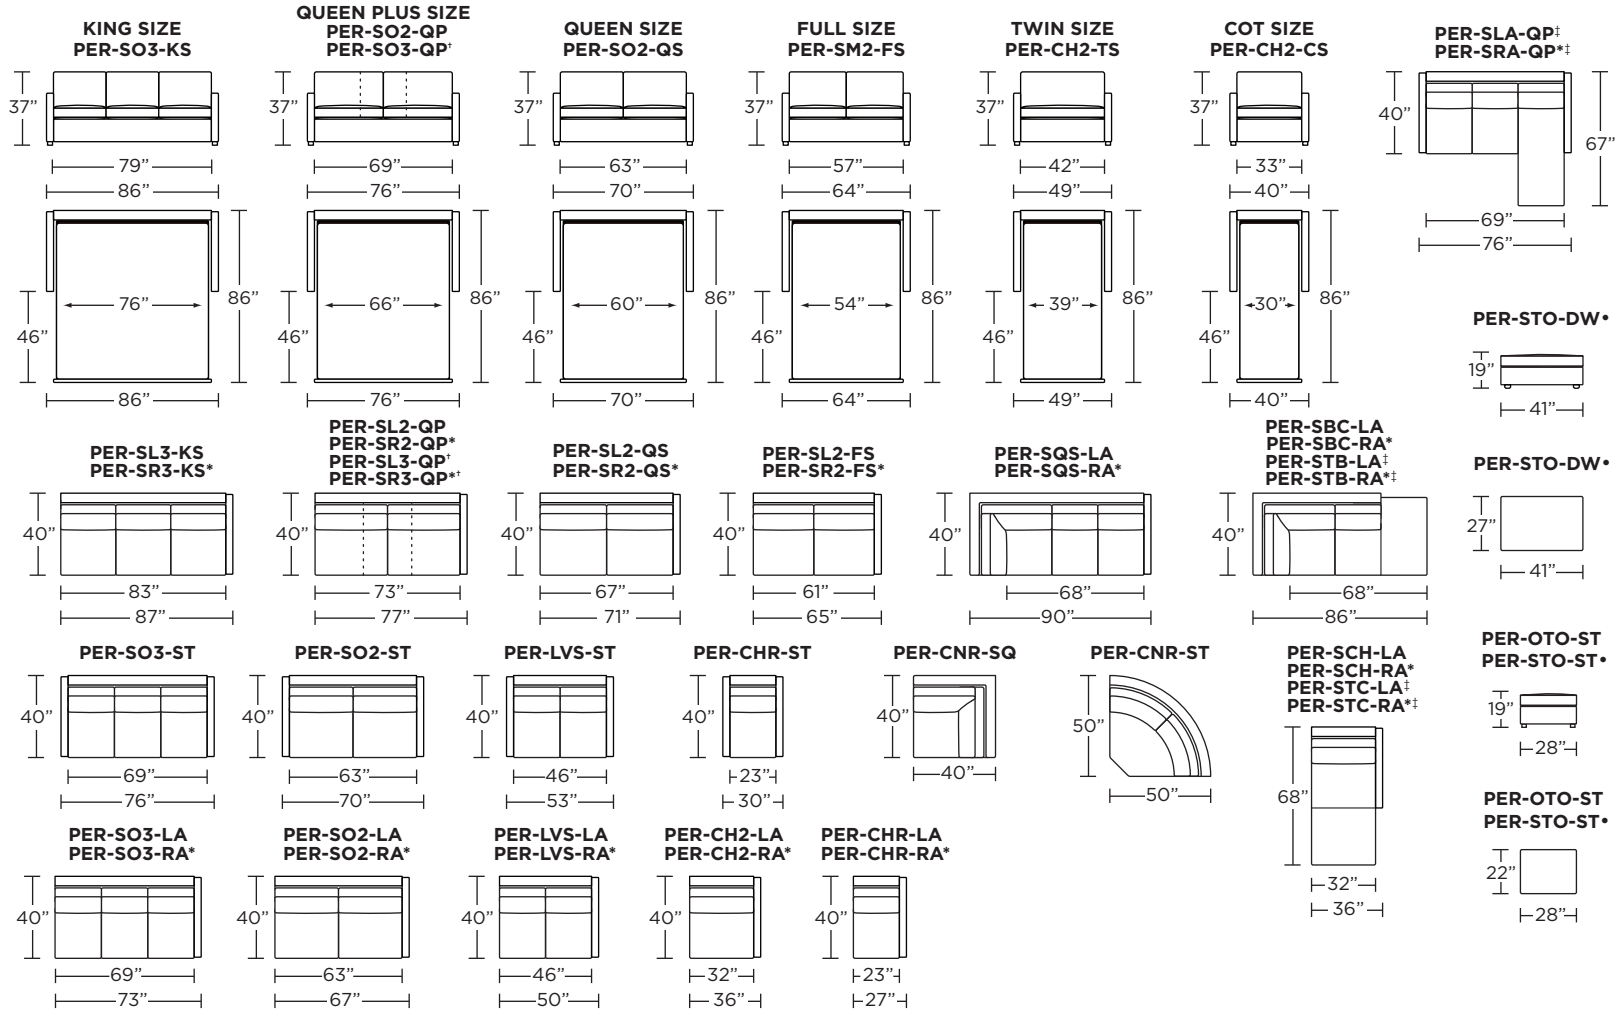

Leg height is 2"

Please use actual leather, fabric, Crypton®, Sunbrella® and Ultrasuede® swatches when specifying furniture as the colors shown may vary due to the printing process.

Note: Seat depth includes cushion overhang which may be up to 1"

* Picture shows left arm seated. Please specify left or right arm seated when ordering.

All orders are in seated position.

† Dotted lines for Queen Plus sizes indicates the number of seats.

All dimensions are approximate and subject to change.