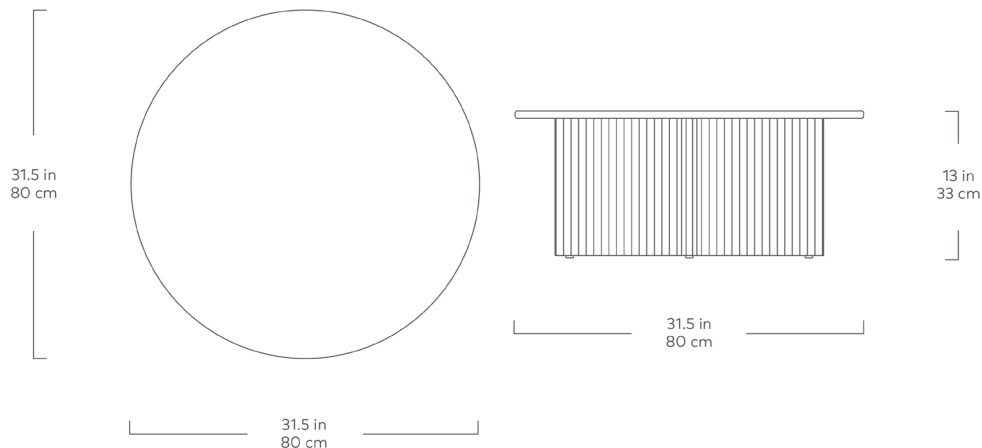

Odeon Coffee Table

- Odeon Coffee Table is designed to nest with the Odeon End Table.
- Not recommended for seating purposes.
- Plastic bumpers on bottom of base to prevent damage to hardwood floors.
- Non-marking tack glide feet.

PAINTED WOOD

- For strength and stability, the tabletop is medium-density fiberboard with painted, real wood veneer.
- Knock-down scalloped base is sculpted, painted medium-density fiberboard reinforced by several steel posts for stability.
- Simple assembly required.
- Durable, oil-based polyurethane finish.

WOOD

- It is normal for solid wood to expand and shrink as a result of variations in environmental humidity.
  A consistent humidity level of approximately 50% is recommended to prevent cracks and surface splits.
- The tabletop and dowel base is crafted from solid walnut or solid oak.
- Tables are finished in Rubio® Monocoat - a durable, matte, oil-based protector designed to highlight the beauty of natural wood.
- Wood finish is certified 0% VOC and is an all-natural, environmentally friendly product.
- Surface can be revitalized as desired. Visit Rubio® Monocoat website for more information.
- Wood is a natural material, with variations in grain pattern that make each design unique.

* Wood finish

Gus*