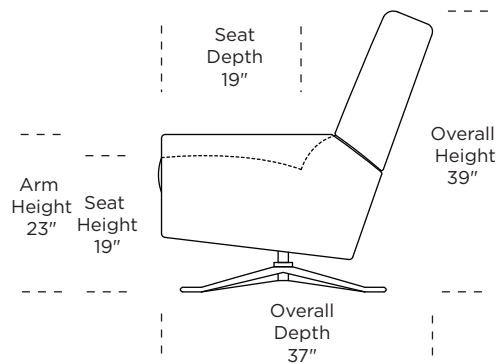

Please use actual leather, fabric, Crypton®, Sunbrella® and Ultrasuede® swatches when specifying furniture as the colors shown may vary due to the printing process.

Wall Clearance is 16"

LEA-REC-ST

LEA-REC-ST

LEA-REC-ST

Scale: 1/4 inch = 1 foot
All dimensions are approximate and subject to change.
Specify components from the sitting position.