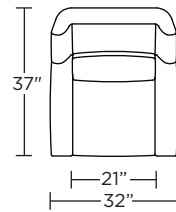

Please use actual leather, fabric, Crypton®, Sunbrella® and Ultrasuede® swatches when specifying furniture as the colors shown may vary due to the printing process.

Wall Clearance is 16"

LEA-REC-ST

LEA-REC-ST

LEA-REC-ST

Scale: 1/4 inch = 1 foot
All dimensions are approximate and subject to change.
Specify components from the sitting position.