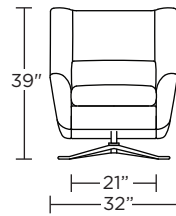

Please use actual leather, fabric, Crypton®, Sunbrella® and Ultrasuede® swatches when specifying furniture as the colors shown may vary due to the printing process.

Wall Clearance is 16"

LEA-REC-ST

LEA-REC-ST

LEA-REC-ST

Scale: 1/4 inch = 1 foot
All dimensions are approximate and subject to change.
Specify components from the sitting position.