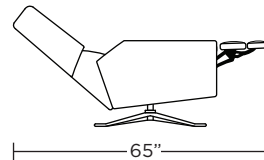

Please use actual leather, fabric, Crypton®, Sunbrella® and Ultrasuede® swatches when specifying furniture as the colors shown may vary due to the printing process.

Wall Clearance is 16"

LEA-REC-ST

LEA-REC-ST

LEA-REC-ST

Scale: 1/4 inch = 1 foot
All dimensions are approximate and subject to change.
Specify components from the sitting position.