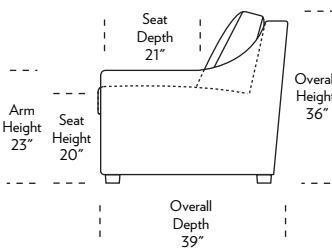

Standard Comfort Sleeper®

Features:

- Featuring the patented Tiffany 24/7™ platform sleep system
- Room to stretch out with true 80 inches of bedroom-length sleeping surface
- Ultimate comfort on five inches of plush, high-density foam mattress
- Under-sofa dust covers keeps dust and dirt from ever touching the mattress
- Zero wall clearance
- Quick-ship delivery
- Single-needle top-stitch
- High-density, high-resiliency foam seat cushions
- Loose back and seat cushions
- Lifetime warranty on frame
- 10-year mechanism warranty

Mattress Options:

- Premier with Crypton® ticking
- Gel
- Tempur-Pedic®

Options:

- High-density, high-resiliency foam seat cushions encased in down and down back cushions available
- Wood legs available in Acorn, Espresso or Walnut finish
- Nailhead trim available in Antique Brass, Chrome or Pewter finish (arms and deck)

Please use actual leather, fabric, Crypton®, Sunbrella® and Ultrasuede® swatches when specifying furniture as the colors shown may vary due to the printing process.

* Picture shows left arm seated. Please specify left or right arm seated when ordering.

All orders are in seated position.

† Dotted lines for Queen Plus sizes indicates the number of seats.

All dimensions are approximate and subject to change.

‡ Chaise lifts up to reveal hidden storage space. • Storage

15" Wall Clearance

V12.05.17
Scale:
1/8 inch = 1 foot