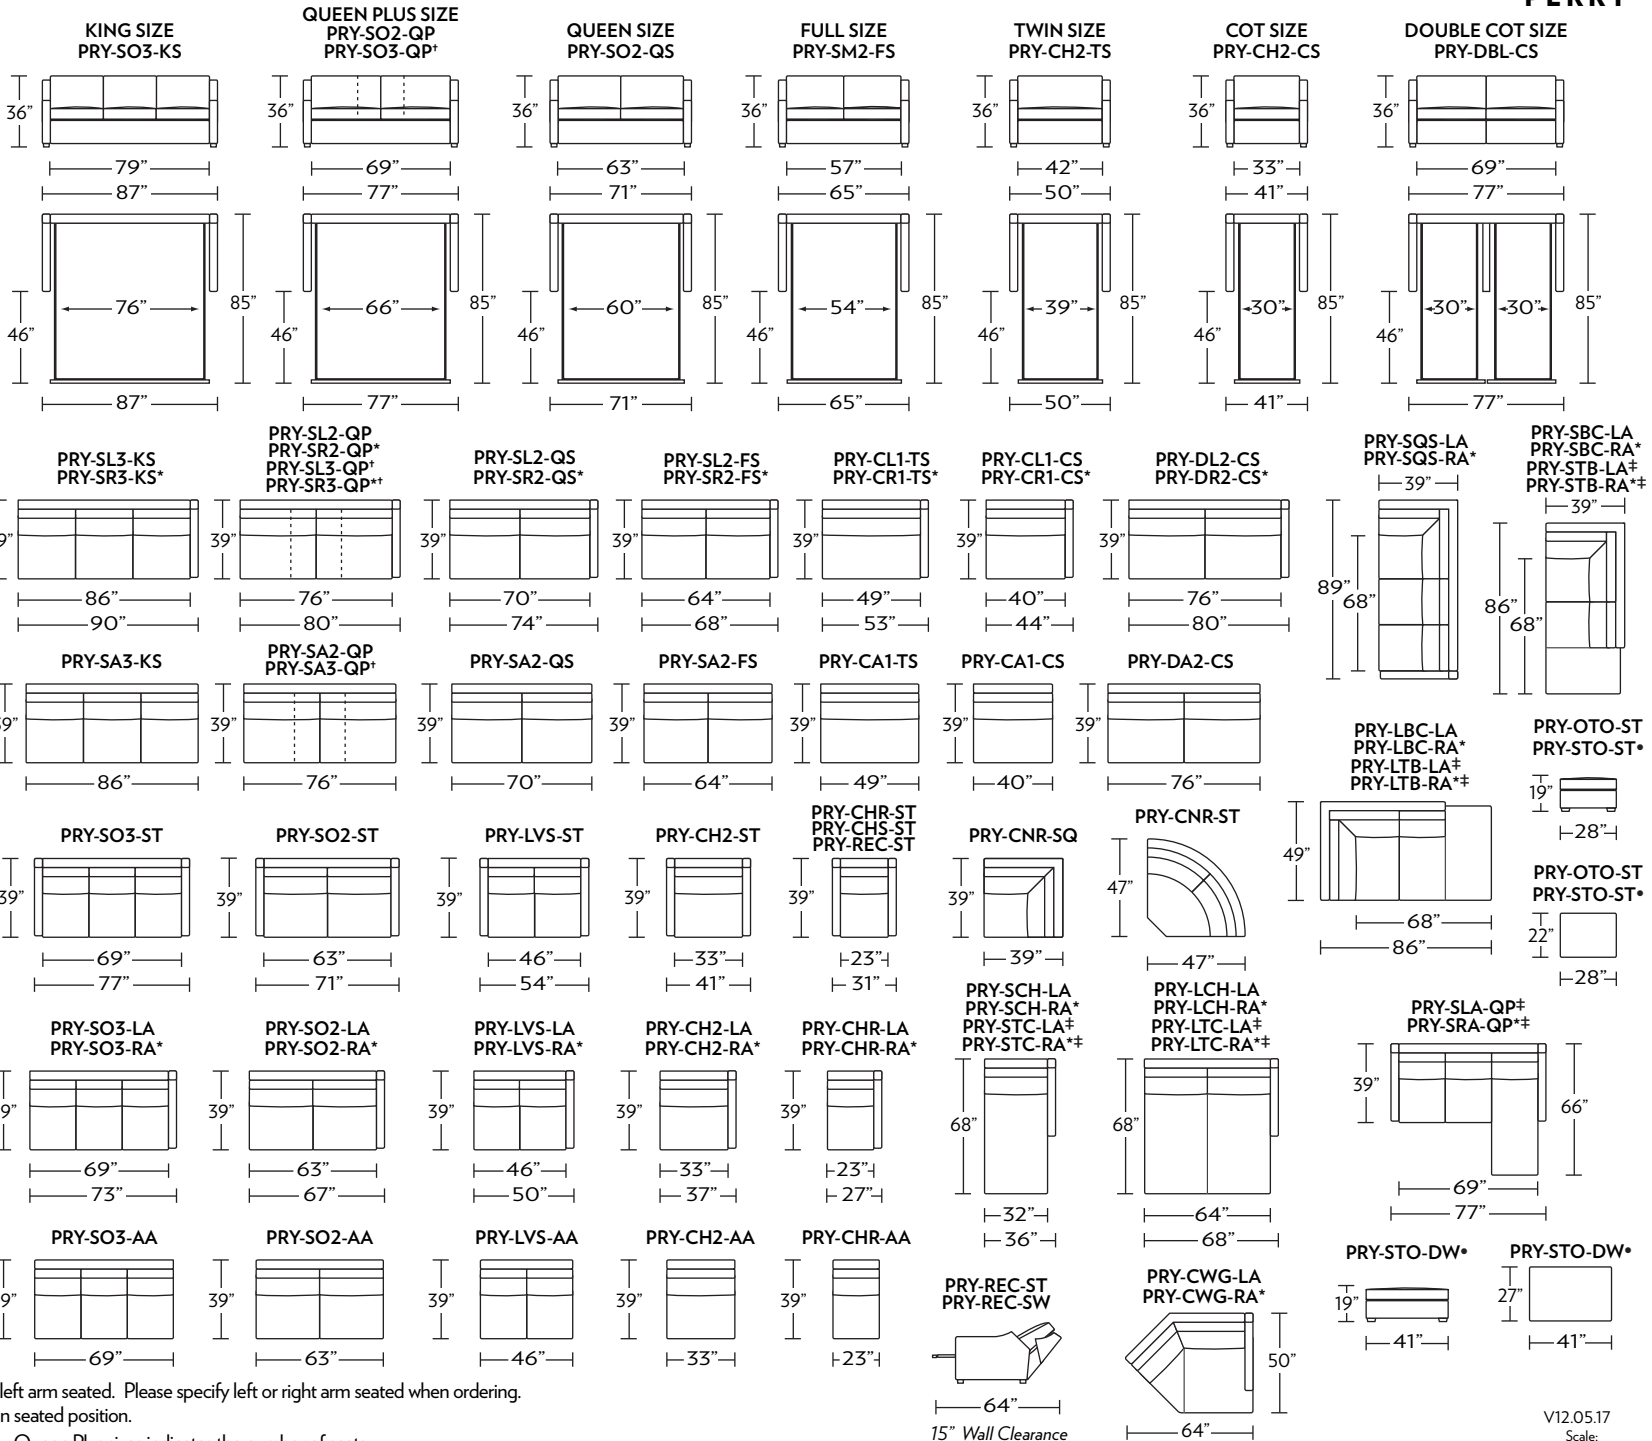

Standard Comfort Sleeper®

Features:

- Featuring the patented Tiffany 24/7™ platform sleep system
- Room to stretch out with true 80 inches of bedroom-length sleeping surface
- Ultimate comfort on five inches of plush, high-density foam mattress
- Under-sofa dust covers keeps dust and dirt from ever touching the mattress
- Zero wall clearance
- Quick-ship delivery
- Single-needle top-stitch
- High-density, high-resiliency foam seat cushions
- Loose back and seat cushions
- Lifetime warranty on frame
- 10-year mechanism warranty

Mattress Options:

- Premier with Crypton® ticking
- Gel
- Tempur-Pedic®

Options:

- High-density, high-resiliency foam seat cushions encased in down and down back cushions available
- Wood legs available in Acorn, Espresso or Walnut finish
- Nailhead trim available in Antique Brass, Chrome or Pewter finish (arms and deck)

Please use actual leather, fabric, Crypton®, Sunbrella® and Ultrasuede® swatches when specifying furniture as the colors shown may vary due to the printing process.

* Picture shows left arm seated. Please specify left or right arm seated when ordering.

All orders are in seated position.

† Dotted lines for Queen Plus sizes indicates the number of seats.

All dimensions are approximate and subject to change.

‡ Chaise lifts up to reveal hidden storage space. • Storage

15" Wall Clearance

V12.05.17
Scale:
1/8 inch = 1 foot