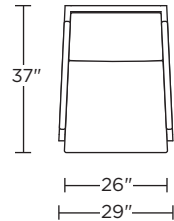

OSC-CHR-ST

OSC-CHR-ST

Scale: 1/4 inch = 1 foot  
All dimensions are approximate and subject to change.  
Specify components from the sitting position.

V07.20.23