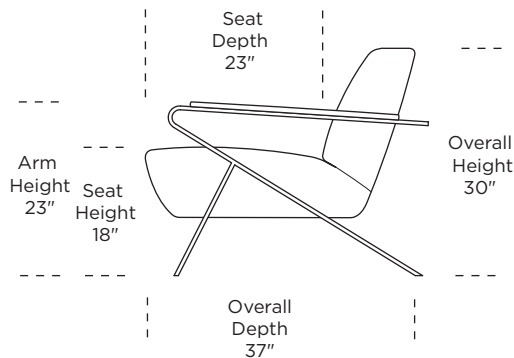

OSC-CHR-ST

OSC-CHR-ST

Scale: 1/4 inch = 1 foot  
All dimensions are approximate and subject to change.  
Specify components from the sitting position.

V07.20.23