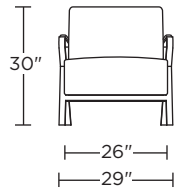

OSC-CHR-ST

OSC-CHR-ST

Scale: 1/4 inch = 1 foot  
All dimensions are approximate and subject to change.  
Specify components from the sitting position.

V07.20.23