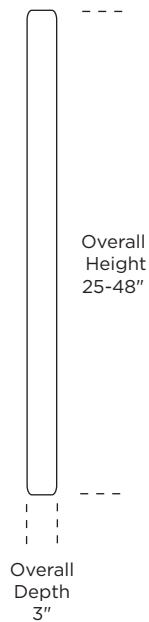

BEDS

LOJA

AMERICAN
LEATHER®

Standard Features:

- Premium high-density, high-resiliency foam seats
- Limited lifetime warranty on frame & suspension
- Buttonless tufting
- Welt cord trim

Options:

- Wood legs available in Dune, Ebony, Mink, or Oiled Ash finish

*Headboard Only mounts to the wall.
Hardware included.*

Please use actual leather, fabric and Ultrasuede® swatches when specifying furniture as the colors shown may vary due to the printing process.

Head Board Front View

Double Head Board Front View

Head Board Top View

Frame Front View

Frame Top View