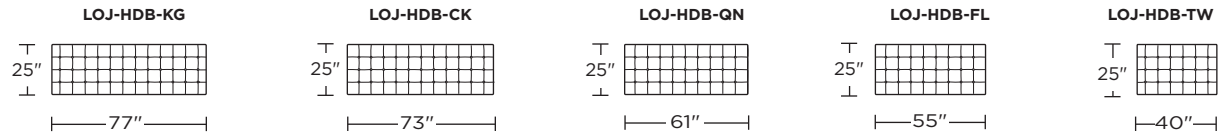

BEDS

LOJA

AMERICAN
LEATHER®

Standard Features:

- Premium high-density, high-resiliency foam seats
- Limited lifetime warranty on frame & suspension
- Buttonless tufting
- Welt cord trim

Options:

- Wood legs available in Dune, Ebony, Mink, or Oiled Ash finish

*Headboard Only mounts to the wall.
Hardware included.*

Please use actual leather, fabric and Ultrasuede® swatches when specifying furniture as the colors shown may vary due to the printing process.

Head Board Front View

Double Head Board Front View

Head Board Top View

Frame Front View

Frame Top View