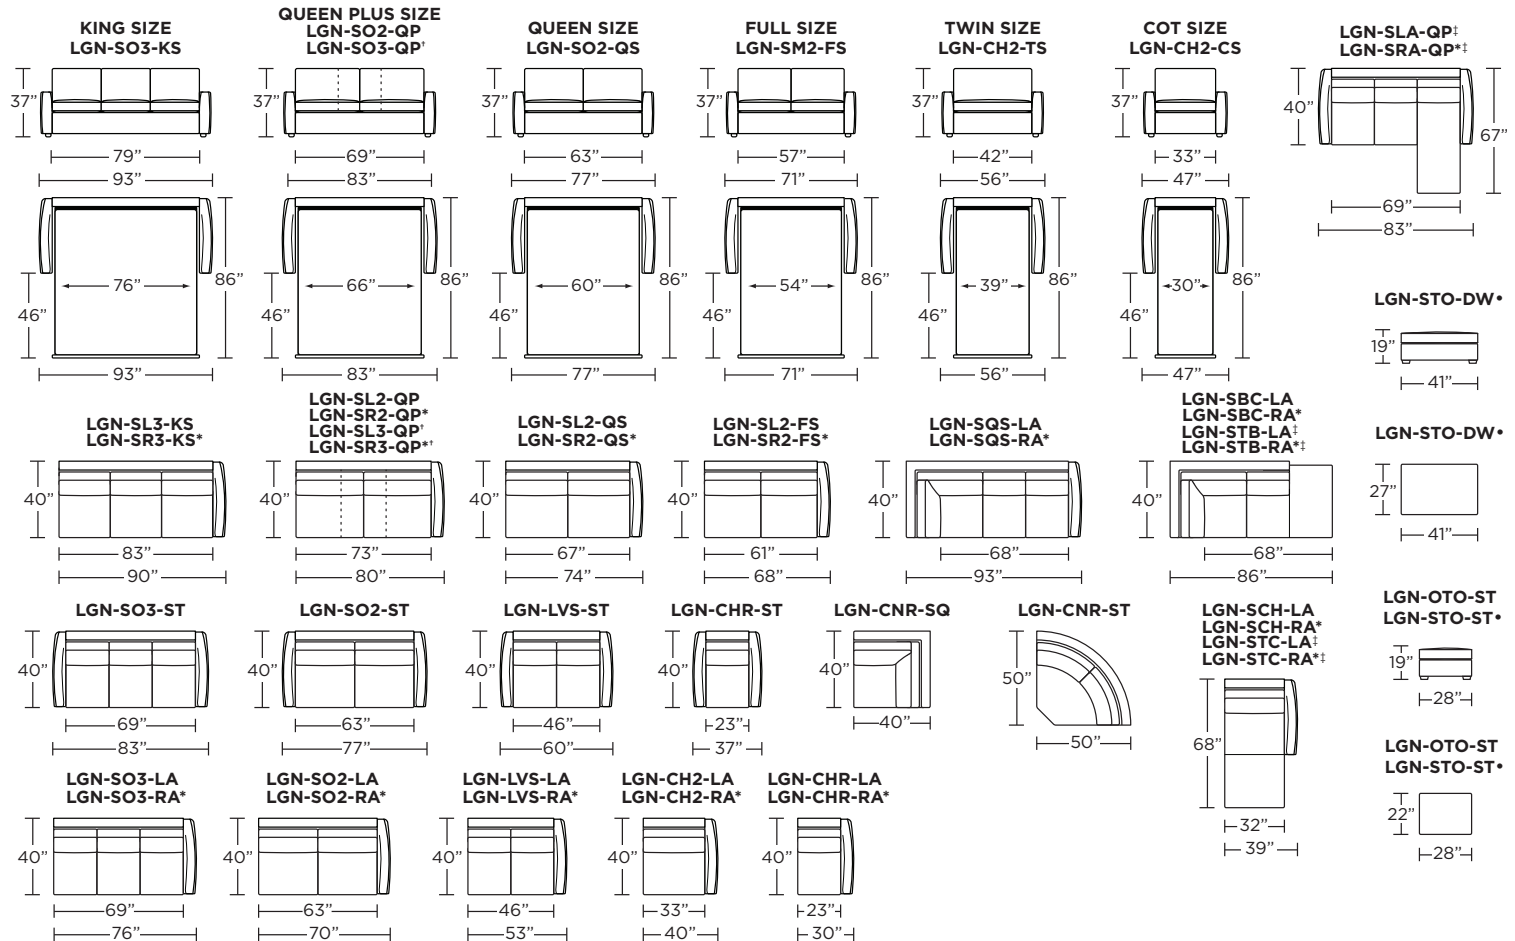

Leg height is 2"

Please use actual leather, fabric, Crypton®, Sunbrella® and Ultrasuede® swatches when specifying furniture as the colors shown may vary due to the printing process.

Note: Seat depth includes cushion overhang which may be up to 1"

LANGDON

* Picture shows left arm seated. Please specify left or right arm seated when ordering.
 All orders are in seated position.
 † Dotted lines for Queen Plus sizes indicates the number of seats.
 All dimensions are approximate and subject to change.