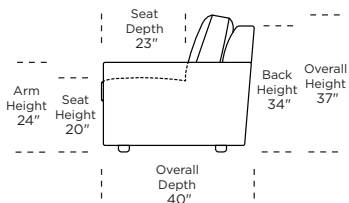

Leg height is 2"

Please use actual leather, fabric, Crypton®, Sunbrella® and Ultrasuede® swatches when specifying furniture as the colors shown may vary due to the printing process.

Note: Seat depth includes cushion overhang which may be up to 1"

LANGDON

* Picture shows left arm seated. Please specify left or right arm seated when ordering.
 All orders are in seated position.
 † Dotted lines for Queen Plus sizes indicates the number of seats.
 All dimensions are approximate and subject to change.