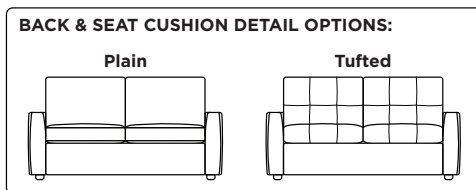

LANGDON

* Picture shows left arm seated. Please specify left or right arm seated when ordering.
All orders are in seated position.
† Dotted lines for Queen Plus sizes indicates the number of seats.
All dimensions are approximate and subject to change.