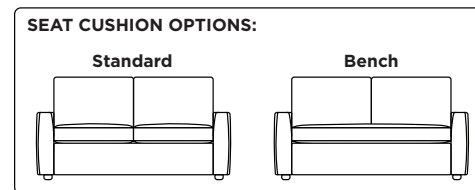

Mattress Options:

- HiPerform with Crypton® ticking
- Cooling Gel
- Tempur-Pedic®

Options:

- High-density, high-resiliency foam seat cushions encased in down and down back cushions available
- Bench seat cushion
- Tufted back and seat cushion decorative detail

Leg height is 2"

Please use actual leather, fabric, Crypton®, Sunbrella® and Ultrasuede® swatches when specifying furniture as the colors shown may vary due to the printing process.

Note: Seat depth includes cushion overhang which may be up to 1"

LANGDON

* Picture shows left arm seated. Please specify left or right arm seated when ordering.
 All orders are in seated position.
 † Dotted lines for Queen Plus sizes indicates the number of seats.
 All dimensions are approximate and subject to change.